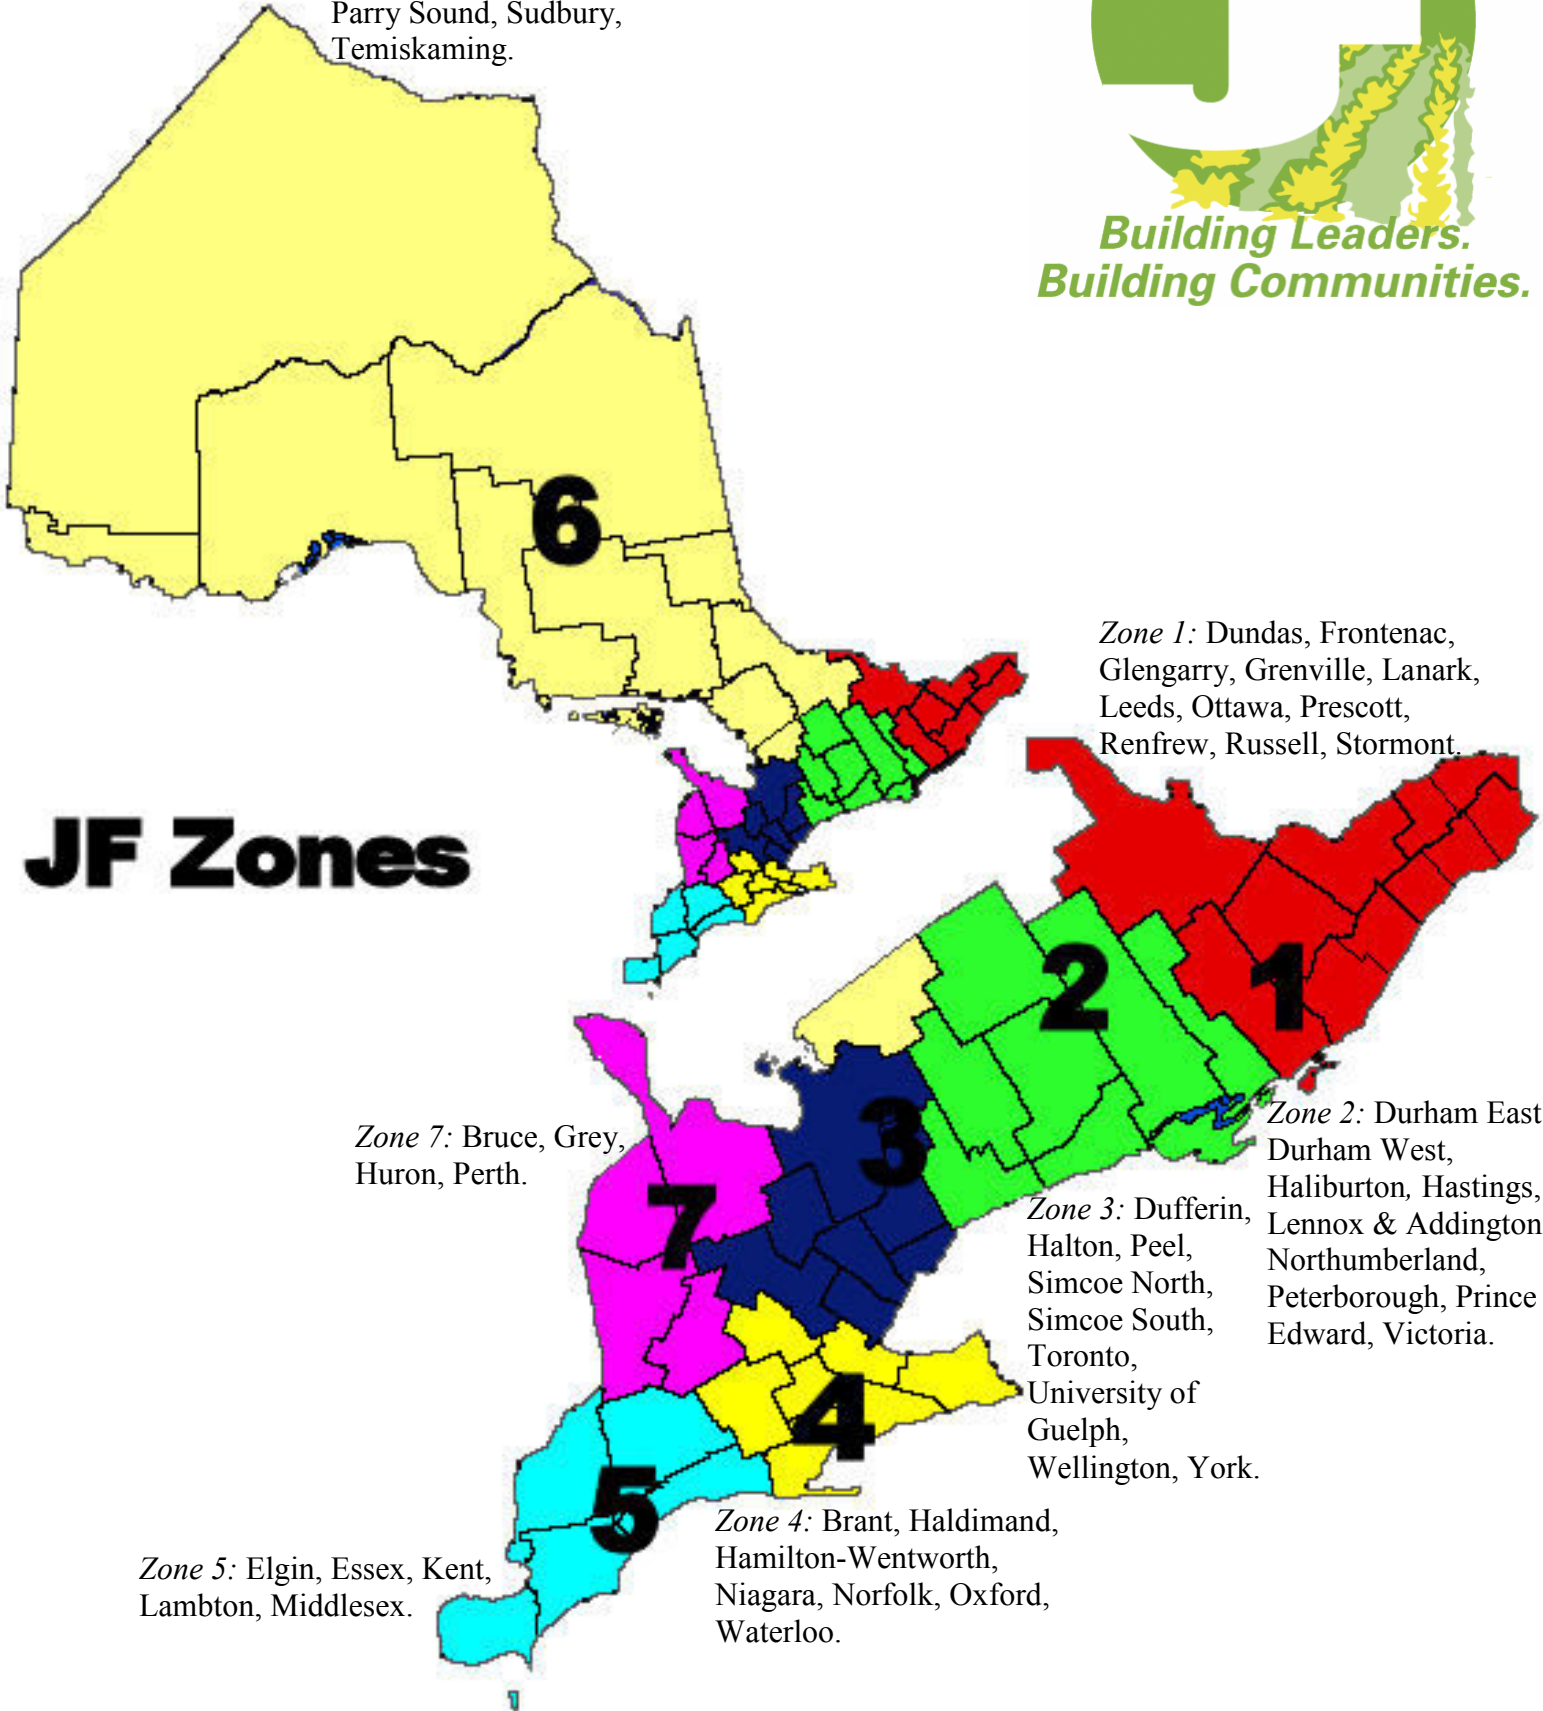

*Zone 6: Section A - Kenora,
Rainy River, Thunder Bay.
Section B - Algoma, Cochrane,
Manitoulin, Muskoka, Nipissing,
Parry Sound, Sudbury,
Temiskaming.*

*Zone 1: Dundas, Frontenac,
Glengarry, Grenville, Lanark,
Leeds, Ottawa, Prescott,
Renfrew, Russell, Stormont.*

JF Zones

*Zone 7: Bruce, Grey,
Huron, Perth.*

*Zone 2: Durham East,
Durham West,
Haliburton, Hastings,
Lennox & Addington,
Northumberland,
Peterborough, Prince
Edward, Victoria.*

*Zone 3: Dufferin,
Halton, Peel,
Simcoe North,
Simcoe South,
Toronto,
University of
Guelph,
Wellington, York.*

*Zone 5: Elgin, Essex, Kent,
Lambton, Middlesex.*

*Zone 4: Brant, Haldimand,
Hamilton-Wentworth,
Niagara, Norfolk, Oxford,
Waterloo.*